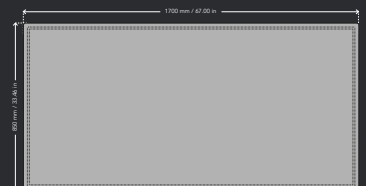

### WEIGHT & SIZE

WEIGHT: 830 kg | 1,829.84 lbs.

HEIGHT: 226 cm | 89.00 in, WIDTH: 170 cm | 67.00 in, DEPTH: 85 cm | 33.46 in

HEINDL  
GERMANY