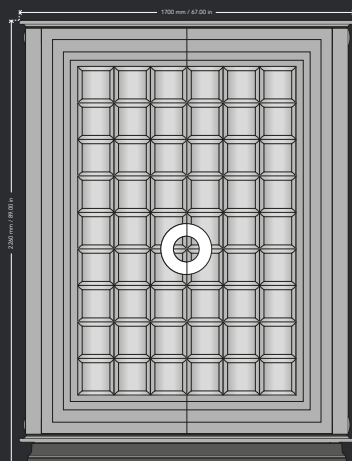

### WEIGHT & SIZE

WEIGHT: 830 kg | 1,829.84 lbs.

HEIGHT: 226 cm | 89.00 in, WIDTH: 170 cm | 67.00 in, DEPTH: 85 cm | 33.46 in

HEINDL  
GERMANY