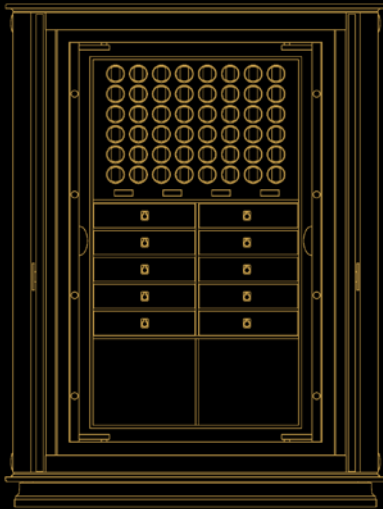

### WEIGHT & SIZE

WEIGHT: 830 kg | 1,829.84 lbs.

HEIGHT: 226 cm | 89.00 in, WIDTH: 170 cm | 67.00 in, DEPTH: 85 cm | 33.46 in

HEINDL  
GERMANY

# CAUDILLO LARGE INTERIOR LAYOUT OPTIONS

CHOOSE UP TO FIVE DIFFERENT LAYOUTS

Choose between the watch collector or gun collector interior.  
Customize the interior to house your private collection of watches or guns and rifles