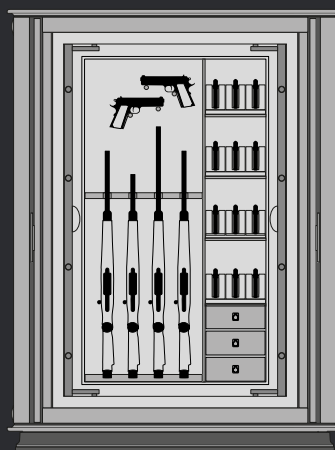

HEINDL
GERMANY

CAUDILLO XX-LARGE

Made for a stately leader's collection, THE CAUDILLO is built for maximum security and conservation of its contents. It not only is a statement piece but stands alone as an elegant fortress that is highly resistant against burglary attempts, fire, and other threats.

WEIGHT & SIZE

WEIGHT: 830 kg | 1,829.84 lbs.

HEIGHT: 226 cm | 89.00 in, WIDTH: 170 cm | 67.00 in, DEPTH: 85 cm | 33.46 in

HEINDL
GERMANY

CAUDILLO LARGE INTERIOR LAYOUT OPTIONS

CHOOSE UP TO FIVE DIFFERENT LAYOUTS

Choose between the watch collector or gun collector interior.
Customize the interior to house your private collection of watches or guns and rifles

LAYOUT 1

48 watch winders
10 drawers
Storage space

LAYOUT 2

CAUDILLO

TECHNICAL DETAILS:

Security grade:	VDS 1 according to EURONORM 1143-1
Fire protection:	Fire protection according to DIN 4102
Lock system:	Electronic lock with low battery warning Emergency key to bypass electronic lock
Adjustable legs:	4 x height-adjustable legs - stainless steel
Total weight:	CAUDILLO M = approx. 360 kg / 793.66 lbs CAUDILLO L = approx. 520 kg / 1,146.40 lbs CAUDILLO XXL = approx. 830 kg / 1,829.84 lbs