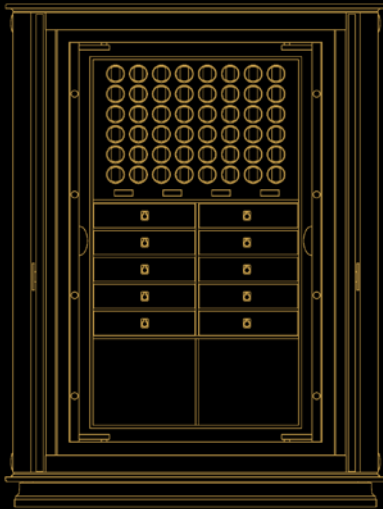

HEINDL
GERMANY

CAUDILLO LARGE INTERIOR LAYOUT OPTIONS

CHOOSE UP TO FIVE DIFFERENT LAYOUTS

Choose between the watch collector or gun collector interior.
Customize the interior to house your private collection of watches or guns and rifles

LAYOUT 1

48 watch winders
10 drawers
Storage space