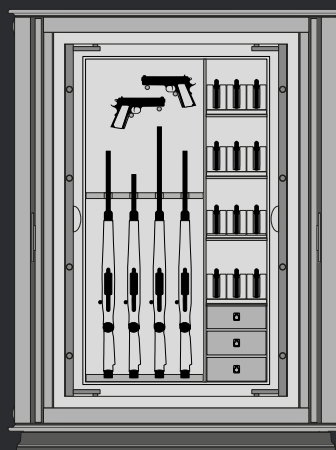

WEIGHT: 830 kg | 1,829.84 lbs.

HEIGHT: 226 cm | 89.00 in, WIDTH: 170 cm | 67.00 in, DEPTH: 85 cm | 33.46 in