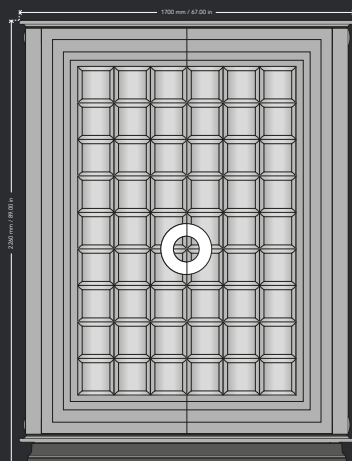

WEIGHT: 830 kg | 1,829.84 lbs.

HEIGHT: 226 cm | 89.00 in, WIDTH: 170 cm | 67.00 in, DEPTH: 85 cm | 33.46 in