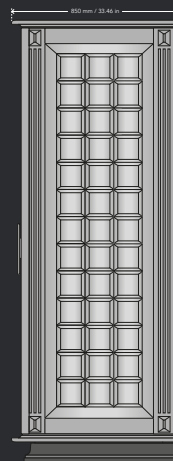

WEIGHT: 830 kg | 1,829.84 lbs.

HEIGHT: 226 cm | 89.00 in, WIDTH: 170 cm | 67.00 in, DEPTH: 85 cm | 33.46 in