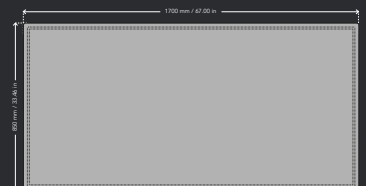

WEIGHT: 830 kg | 1,829.84 lbs.

HEIGHT: 226 cm | 89.00 in, WIDTH: 170 cm | 67.00 in, DEPTH: 85 cm | 33.46 in