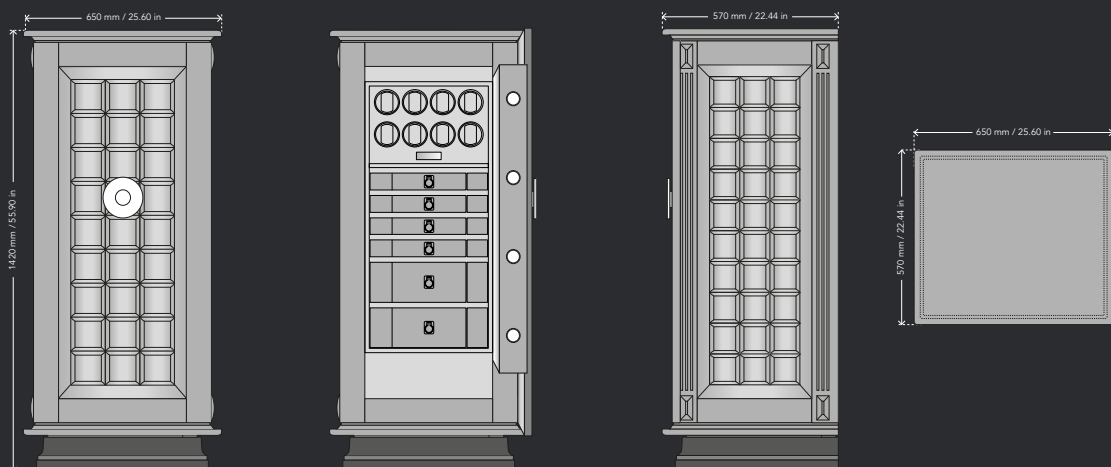

WEIGHT & SIZE

WEIGHT: 360 kg | 793.66 lbs.

HEIGHT: 142 cm | 55.90 in, WIDTH: 65 cm | 25.60 in, DEPTH: 57 cm | 22.44 in

WWW.HEINDL-GERMANY.COM

HEINDL
GERMANY

CAUDILLO MEDIUM INTERIOR LAYOUT OPTIONS

CHOOSE UP TO FIVE DIFFERENT LAYOUTS

Customize the interior to house up to 32 German-engineered HEINDL precision watch winders with individual rotating functions.

LAYOUT 1

Storage space
5 small drawers
2 large drawers

LAYOUT 2

8 watch winders
4 small drawers
2 large drawers