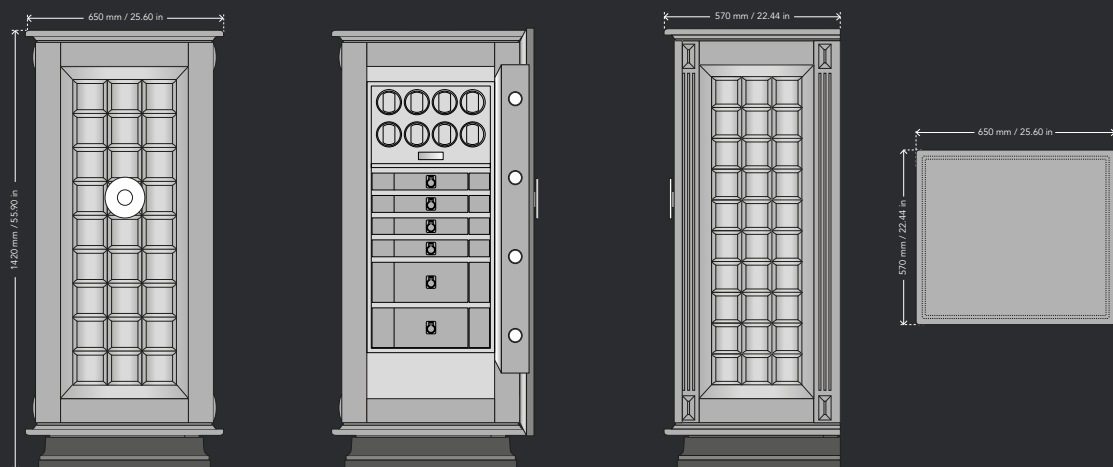

WEIGHT & SIZE

WEIGHT: 360 kg | 793.66 lbs.

HEIGHT: 142 cm | 55.90 in, WIDTH: 65 cm | 25.60 in, DEPTH: 57 cm | 22.44 in

WWW.HEINDL-GERMANY.COM

HEINDL
GERMANY

CAUDILLO MEDIUM INTERIOR LAYOUT OPTIONS

CHOOSE UP TO FIVE DIFFERENT LAYOUTS

Customize the interior to house up to 32 German-engineered HEINDL precision watch winders with individual rotating functions.

LAYOUT 1

Storage space
5 small drawers
2 large drawers

LAYOUT 2

8 watch winders
4 small drawers
2 large drawers