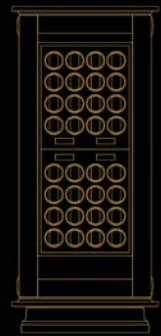

WEIGHT & SIZE

WEIGHT: 360 kg | 793.66 lbs.

HEIGHT: 142 cm | 55.90 in, WIDTH: 65 cm | 25.60 in, DEPTH: 57 cm | 22.44 in

WWW.HEINDL-GERMANY.COM

HEINDL
GERMANY

CAUDILLO MEDIUM INTERIOR LAYOUT OPTIONS

CHOOSE UP TO FIVE DIFFERENT LAYOUTS

Customize the interior to house up to 32 German-engineered HEINDL precision watch winders with individual rotating functions.

LAYOUT 1

Storage space
5 small drawers
2 large drawers

LAYOUT 2

8 watch winders
4 small drawers
2 large drawers

LAYOUT 3

16 watch winders
4 small drawers
1 large drawer

LAYOUT 4

24 watch winders
3 small drawers

LAYOUT 5

32 watch winders

HEINDL GERMANY | EXCLUSIVE SAFES

Heindl GmbH | Laufamholzstr. 375 | 90482 Nuremberg | GERMANY