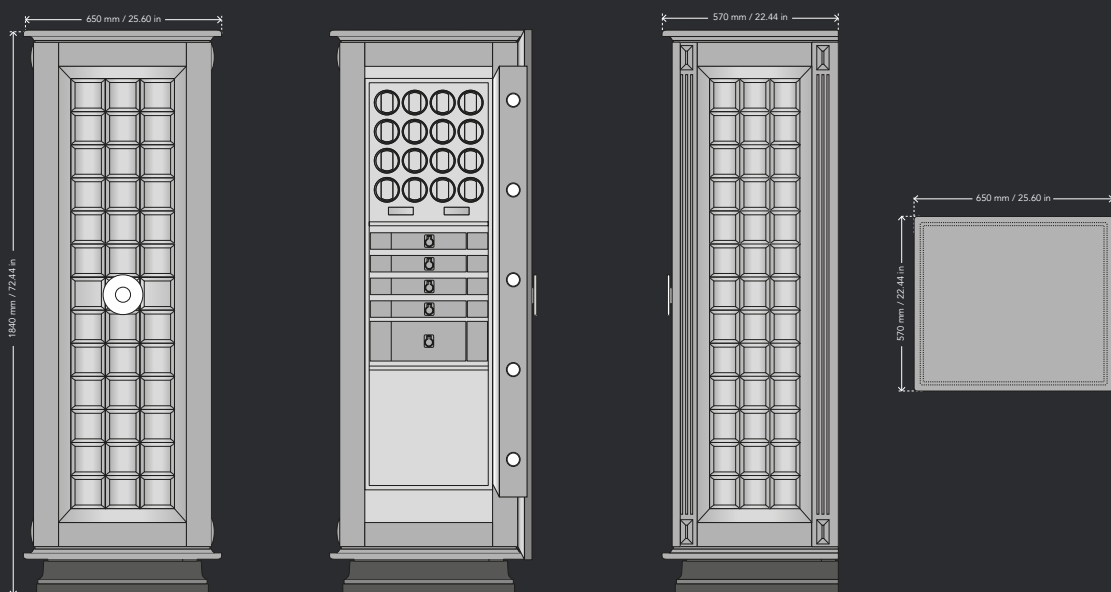

HEINDL
GERMANY

CAUDILLO LARGE

Made for a stately leader's collection, the CAUDILLO is built for maximum security and conservation of its contents. It not only is a statement piece but stands alone as an elegant fortress that is highly resistant against burglary attempts, fire, and other threats.

Graded with high security rating, it is a triple-walled, high-quality insulated state-of-the-art luxury safe with stainless steel bolts and electronic locking system.

THE CAUDILLO PROTECTS THE MOST VALUABLE OBJECTS FOR THE MOST INFLUENTIAL PEOPLE.

WEIGHT & SIZE

WEIGHT: 520 kg | 1,146.40 lbs.

HEIGHT: 184 cm | 72.44 in, WIDTH: 65 cm | 25.60 in, DEPTH: 57 cm | 22.44 in

HEINDL
GERMANY

CAUDILLO LARGE INTERIOR LAYOUT OPTIONS

CHOOSE UP TO FIVE DIFFERENT LAYOUTS

Customize the interior to house up to 48 German-engineered HEINDL precision watch winders with individual rotating functions.

LAYOUT 1

Storage space
5 small drawers
4 large drawers

LAYOUT 2

8 watch winders
4 small drawers
2 large drawers
Storage space