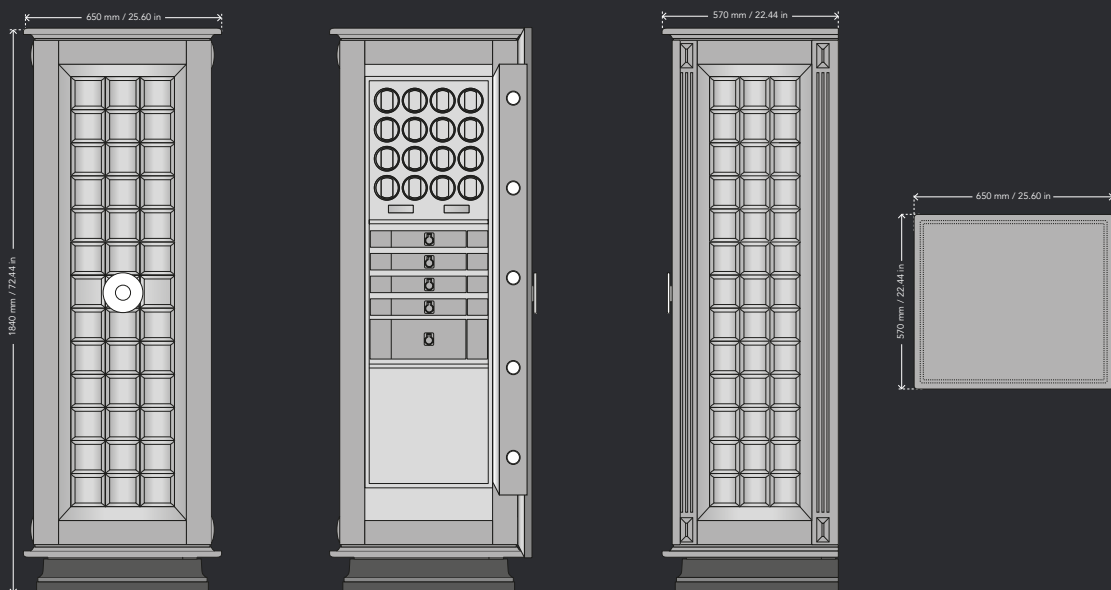

HEINDL
GERMANY

CAUDILLO LARGE

Made for a stately leader's collection, THE CAUDILLO is built for maximum security and conservation of its contents. It not only is a statement piece but stands alone as an elegant fortress that is highly resistant against burglary attempts, fire, and other threats.

Graded with high security rating, it is a triple-walled, high-quality insulated state-of-the-art luxury safe with stainless steel bolts and electronic locking system.

THE CAUDILLO PROTECTS THE MOST VALUABLE OBJECTS FOR THE MOST INFLUENTIAL PEOPLE.

WEIGHT & SIZE

WEIGHT: 520 kg | 1,146.40 lbs.

HEIGHT: 184 cm | 72.44 in, WIDTH: 65 cm | 25.60 in, DEPTH: 57 cm | 22.44 in

WWW.HEINDL-GERMANY.COM

HEINDL
GERMANY

CAUDILLO LARGE INTERIOR LAYOUT OPTIONS

CHOOSE UP TO FIVE DIFFERENT LAYOUTS

Customize the interior to house up to 48 German-engineered HEINDL precision watch winders with individual rotating functions.

LAYOUT 1

Storage space
5 small drawers
4 large drawers

LAYOUT 2

8 watch winders
4 small drawers
2 large drawers
Storage space