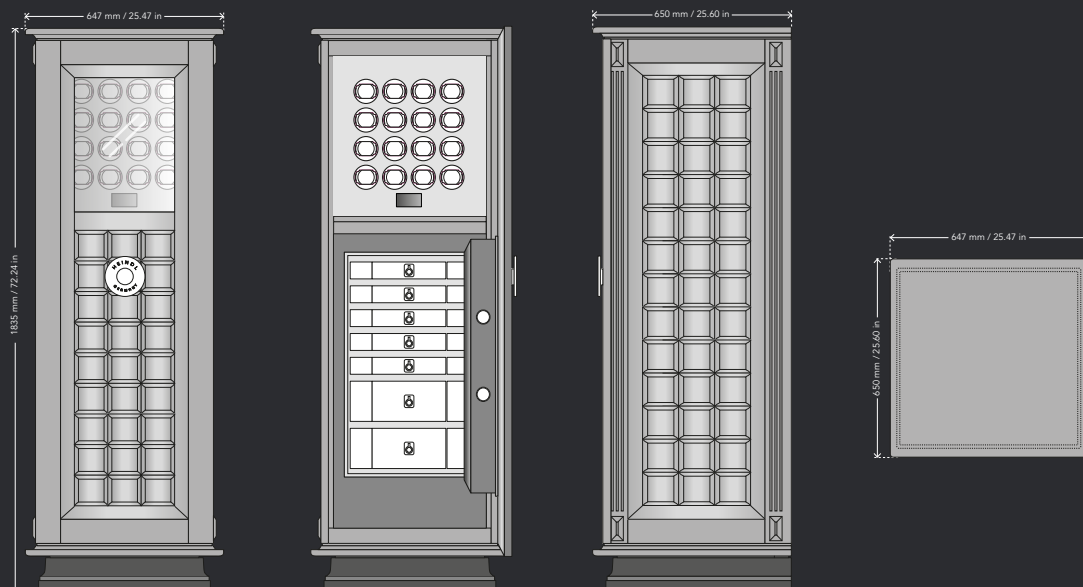

WEIGHT & SIZE

WEIGHT: 395 kg | 870.82 lbs.

HEIGHT: 184 cm | 72.24 in, WIDTH: 64,7 cm | 25.47 in, DEPTH: 65 cm | 25.60 in

WWW.HEINDL-GERMANY.COM