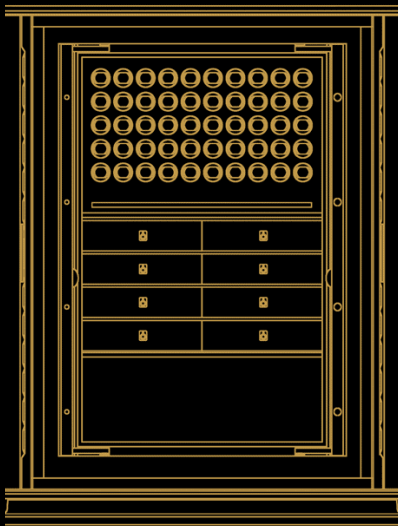

THE CAUDILLO LUXE WHERE PRECISION MEETS ELEGANCE IN THE WORLD OF LUXURY SAFES.

WEIGHT & SIZE

WEIGHT: 830 kg | 1,829.84 lbs.

HEIGHT: 220 cm | 86.61 in, WIDTH: 177 cm | 69.96 in, DEPTH: 85 cm | 33.46 in

HEINDL
GERMANY

CAUDILLO LUXE XXL INTERIOR LAYOUT OPTIONS

CHOOSE UP TO FIVE DIFFERENT LAYOUTS

Choose between the watch collector or gun collector interior.
Customize the interior to house your private collection of watches or guns and rifles