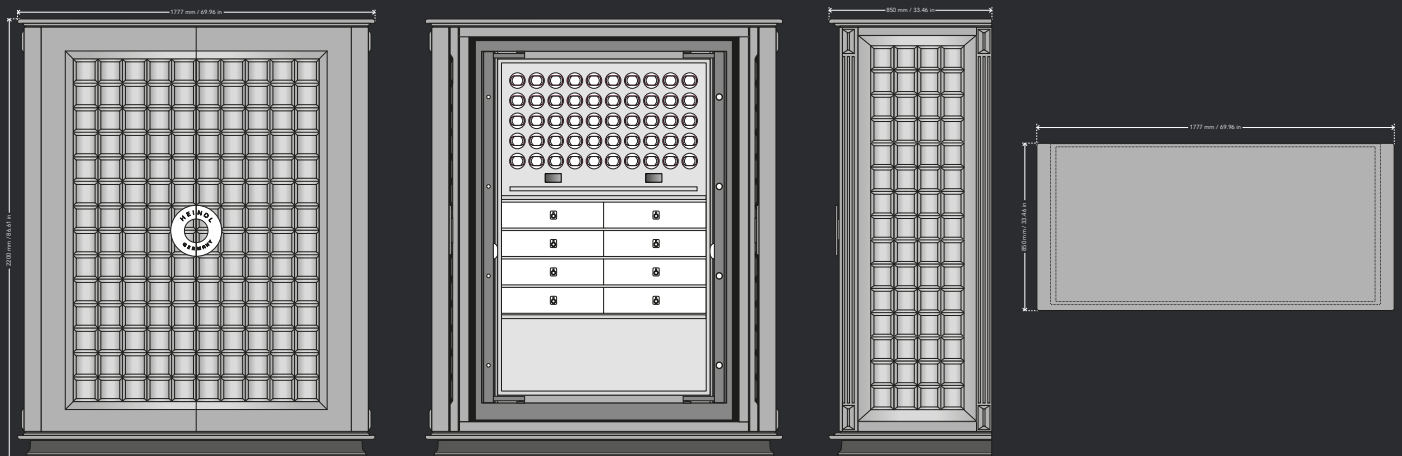

HEINDL
GERMANY

CAUDILLO LUXE

XX-LARGE

HEINDL
GERMANY

CAUDILLO LUXE XXL

THE CAUDILLO LUXE transcends mere functionality; it embodies an exquisite blend of form and function. Its innovative design not only addresses spatial constraints with grace but also adds a touch of sophistication to the security it provides.

In the meticulous construction of this luxury safe, every detail is a manifestation of HEINDL's dedication to creating an unparalleled fusion of security and aesthetic appeal.

THE CAUDILLO LUXE is not just a piece of secure storage; it's a testament to the artistry that defines HEINDL GERMANY.

THE CAUDILLO LUXE WHERE PRECISION MEETS ELEGANCE IN THE WORLD OF LUXURY SAFES.

WEIGHT & SIZE

WEIGHT: 830 kg | 1,829.84 lbs.

HEIGHT: 220 cm | 86.61 in, WIDTH: 177 cm | 69.96 in, DEPTH: 85 cm | 33.46 in

HEINDL
GERMANY