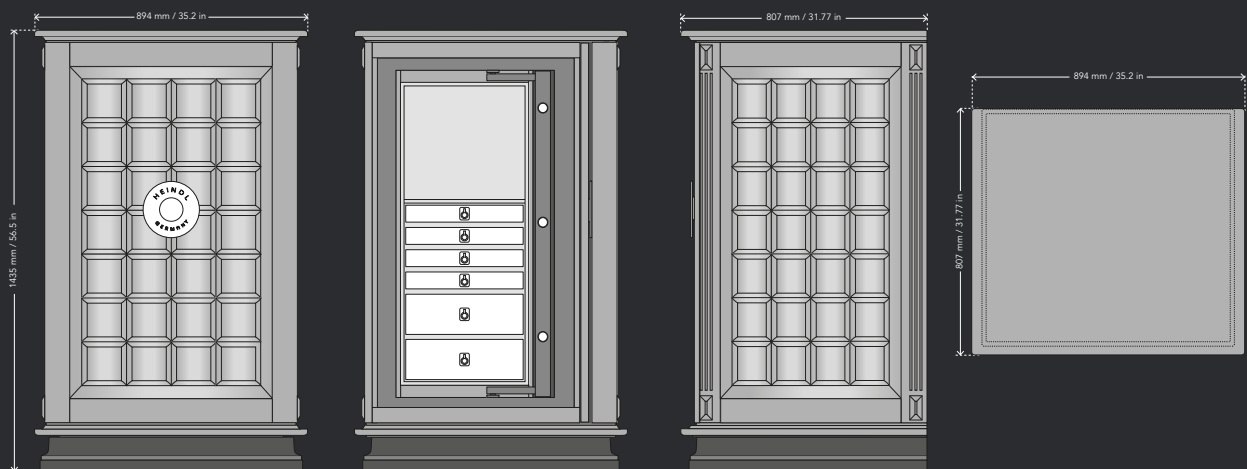

THE CAUDILLO LUXE WHERE PRECISION MEETS ELEGANCE IN THE WORLD OF LUXURY SAFES.

WEIGHT & SIZE

WEIGHT: 360 kg | 793.66 lbs.

HEIGHT: 143,50 cm | 56.50 in, WIDTH: 89,40 cm | 35.20 in, DEPTH: 80,70 cm | 31.77 in