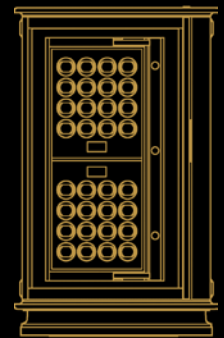

THE CAUDILLO LUXE WHERE PRECISION MEETS ELEGANCE IN THE WORLD OF LUXURY SAFES.

WEIGHT & SIZE

WEIGHT: 360 kg | 793.66 lbs.

HEIGHT: 143,50 cm | 56.50 in, WIDTH: 89,40 cm | 35.20 in, DEPTH: 80,70 cm | 31.77 in

LAYOUT 1

Storage space
4 small drawers
2 large drawers

LAYOUT 2

8 watch winders
4 small drawers
2 large drawers

LAYOUT 3

16 watch winders
2 small drawers
2 large drawers

LAYOUT 4

24 watch winders
2 small drawers
1 large drawer